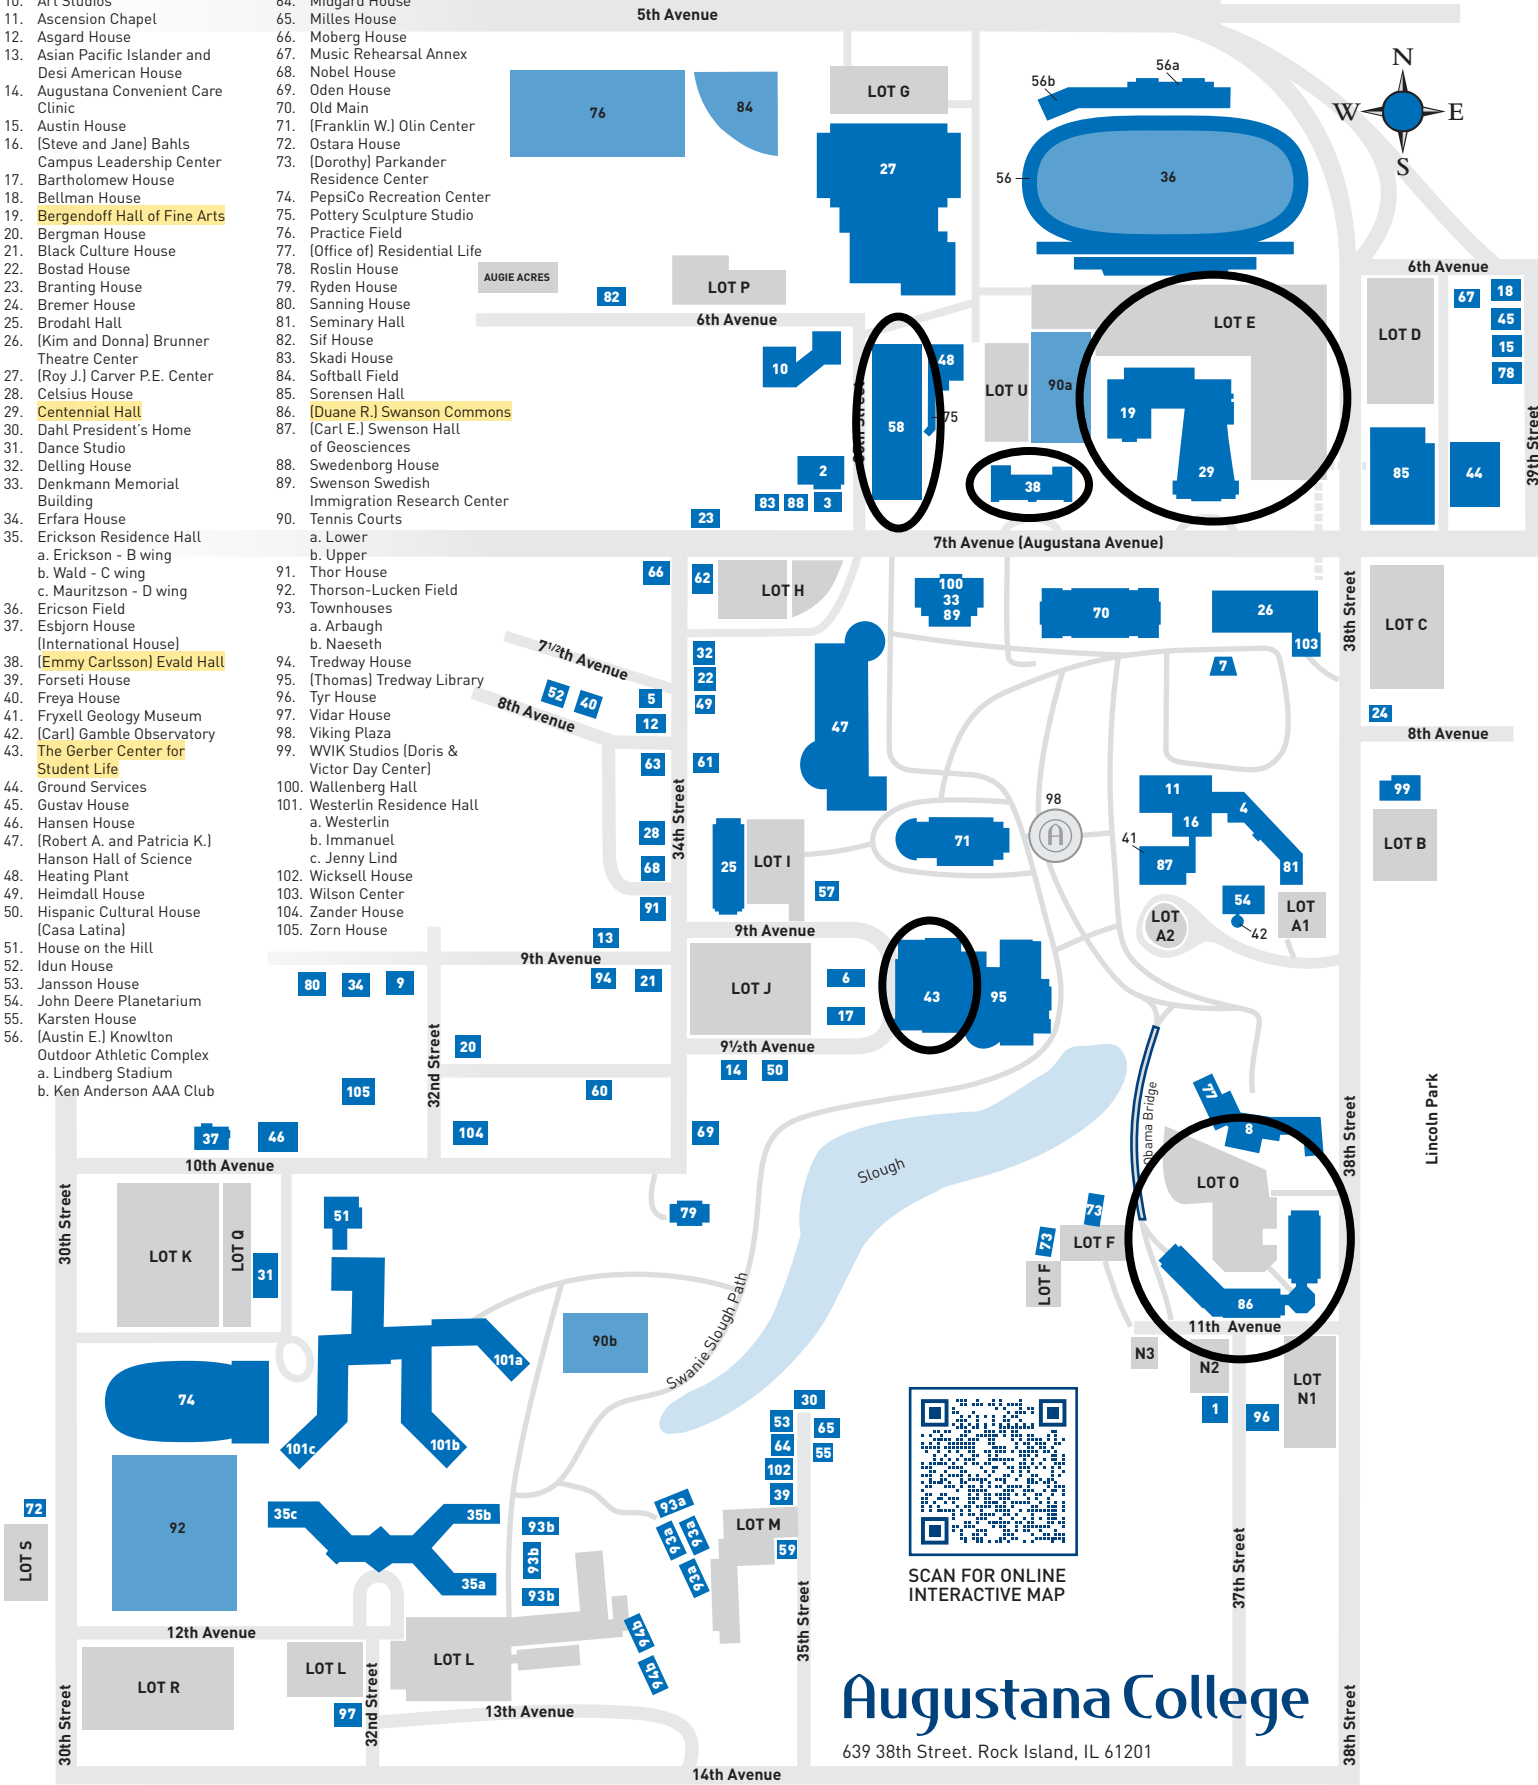

1. 11th Avenue Flats
2. Abbey Art Studios
3. Abbey House
4. [Office of] Admissions
5. Andeberg House
6. Anderson House
7. [Ruth and Lefty] Anderson Pavilion
8. Andreen Hall
9. Ansvar House
10. Art Studios
11. Ascension Chapel
12. Asgard House
13. Asian Pacific Islander and Desi American House
14. Augustana Convenient Care Clinic
15. Austin House
16. [Steve and Jane] Bahls Campus Leadership Center
17. Bartholomew House
18. Bellman House
19. **Bergendoff Hall of Fine Arts**
20. Bergman House
21. Black Culture House
22. Bostad House
23. Branting House
24. Bremer House
25. Brodahl Hall
26. [Kim and Donna] Brunner Theatre Center
27. [Roy J.] Carver P.E. Center
28. Celsius House
29. **Centennial Hall**
30. Dahl President's Home
31. Dance Studio
32. Delling House
33. Denkmann Memorial Building
34. Erfara House
35. Erickson Residence Hall
 - a. Erickson - B wing
 - b. Wald - C wing
 - c. Mauritzson - D wing
36. Ericson Field
37. Esbjorn House [International House]
38. **[Emmy Carlsson] Evald Hall**
39. Forseti House
40. Freya House
41. Fryxell Geology Museum
42. [Carl] Gamble Observatory
43. **The Gerber Center for Student Life**
44. Ground Services
45. Gustav House
46. Hansen House
47. [Robert A. and Patricia K.] Hanson Hall of Science Heating Plant
48. Heimdall House
49. Hispanic Cultural House [Casa Latina]
51. House on the Hill
52. Idun House
53. Jansson House
54. John Deere Planetarium
55. Karsten House
56. [Austin E.] Knowlton Outdoor Athletic Complex
 - a. Lindberg Stadium
 - b. Ken Anderson AAA Club
57. Levander House
58. **[Peter J.] Lindberg, M.D., Center for Health and Human Performance and Anne Greve Lund Natatorium**
59. Lindgren House
60. Loki House
61. Lundholm House
62. Lutheran House
63. Martinson House
64. Midgard House
65. Milles House
66. Moberg House
67. Music Rehearsal Annex
68. Nobel House
69. Oden House
70. Old Main
71. [Franklin W.] Olin Center
72. Ostara House
73. [Dorothy] Parkander Residence Center
74. PepsiCo Recreation Center
75. Pottery Sculpture Studio
76. Practice Field
77. [Office of] Residential Life
78. Roslin House
79. Ryden House
80. Sanning House
81. Seminary Hall
82. Sif House
83. Skadi House
84. Softball Field
85. Sorensen Hall
86. **[Duane R.] Swanson Commons**
87. [Carl E.] Swenson Hall of Geosciences
88. Swedenborg House
89. Swenson Swedish Immigration Research Center
90. Tennis Courts
 - a. Lower
 - b. Upper
91. Thor House
92. Thorson-Lucken Field
93. Townhouses
 - a. Arbaugh
 - b. Naeseth
94. Tredway House
95. [Thomas] Tredway Library
96. Tyr House
97. Vidar House
98. Viking Plaza
99. WVIK Studios [Doris & Victor Day Center]
100. Wallenberg Hall
101. Westerlin Residence Hall
 - a. Westerlin
 - b. Immanuel
 - c. Jenny Lind
102. Wicksell House
103. Wilson Center
104. Zander House
105. Zorn House